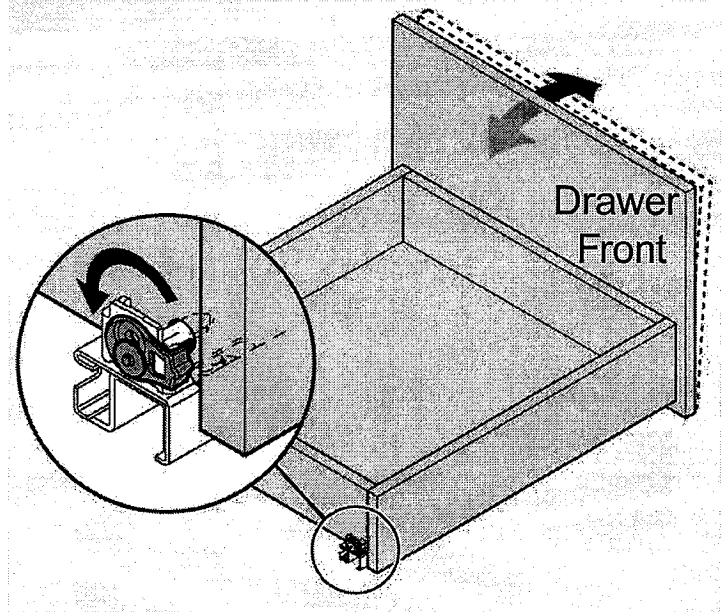

# Blumotion Drawer Track Adjustment Features

Height + 3 mm

View is of the underside of the drawer box

560/566: tilt adjustment

View is of the rear of the drawer box