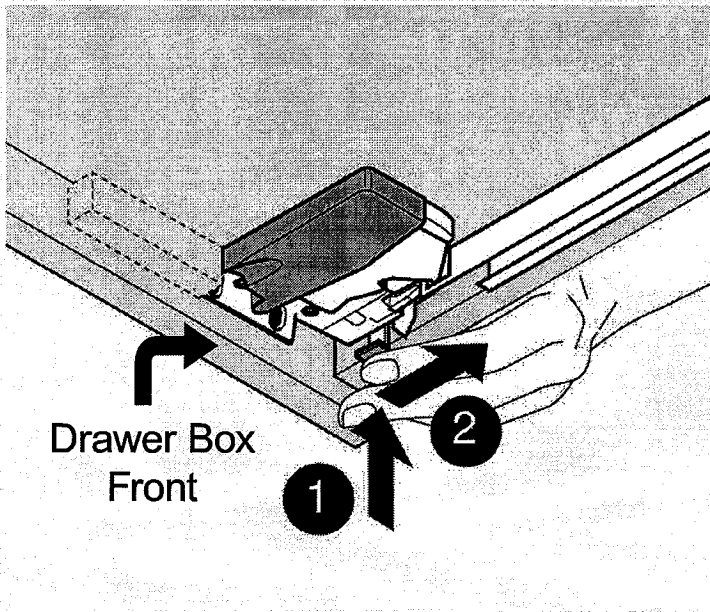

# Blumotion Drawer Track Adjustment Features

Height + 3 mm

View is of the underside of the drawer box

560/566: tilt adjustment

View is of the rear of the drawer box