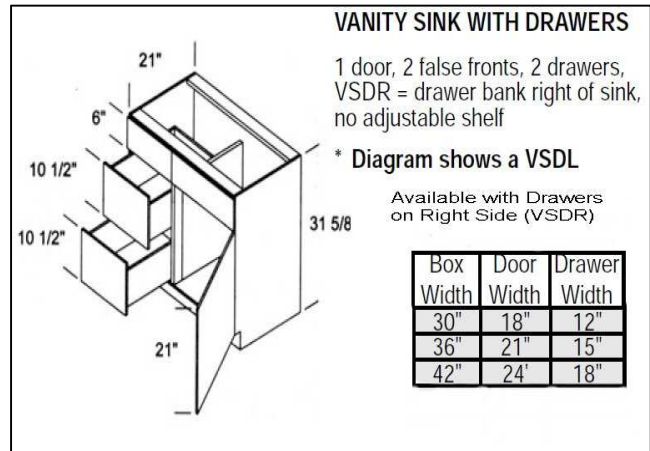

Size	Code	Coventry	Trad.	Salem	Temp.
30"	VSDL30	$361	$415	$415	$450
36"	VSDL36	$378	$427	$427	$465
42"	VSDL42	$414	$447	*	$489