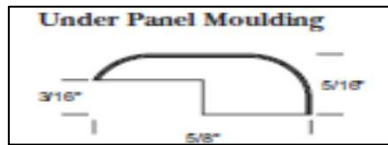

Size	Code	Price
96"	UPM96	$23