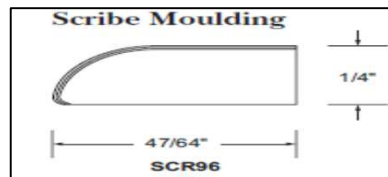

Size	Code	Coventry	Trad.	Salem	Temp.
24"	VWWM2433	\$292	\$315	\$315	\$330

ACCESSORIES

Size	Code	Price
12Wx30H	MP1230	\$21

Size	Code	Price
12Wx96H	MP1296	\$47
25Wx96H	MP2596	\$85

Size	Code	Price
25Wx35H	MP2535	\$38
60Wx35H	MP6035	\$71
60Wx42H	MP6042	\$89

Size	Code	Price
3Wx30H	MF330	\$15
3Wx96H	MF396	\$27
6Wx30H	MF630	\$17
6Wx96H	MF696	\$42

Size	Code	Price
48"	MTK48	\$12
96"	MTK96	\$21

Size	Code	Price
9X9	MDSB9	\$23

Size	Code	Price
96"	BPM96	\$23

Size	Code	Price
96"	SCM96	\$23

Size	Code	Price
96"	FBM96	\$56

Size	Code	Price
96"	CM96	\$29

Size	Code	Price
96"	UPM96	\$23

Size	Code	Price
96"	MCRM96C	\$110

Size	Code	Price
96"	HSMLR96	\$58

Code	Price
BMREG	\$4.50

Code	Price
KRN	\$4.00

Size	Code	Price
96MM	PBABN	\$5.00
128MM	PLBABN	\$6.00