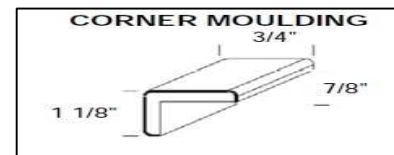

Size	Code	Price
96"	CM96	$29