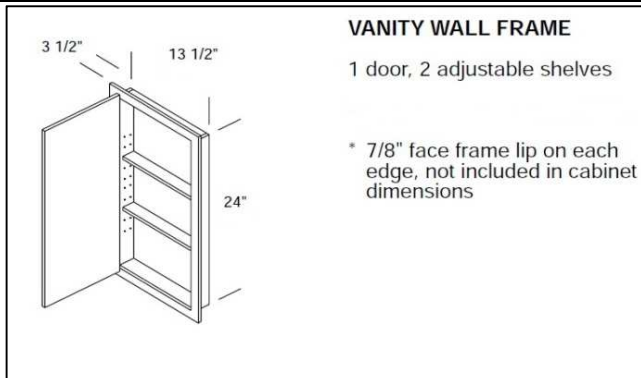

Size	Code	Coventry	Trad.	Salem	Temp.
13.5"	VWF13.524	$229	$238	$238	$250