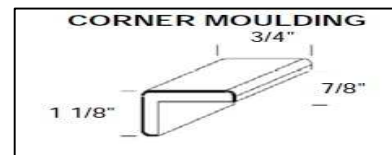

Size	Code	Price
96"	CM96	$29