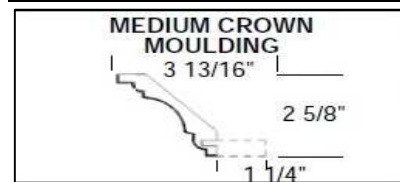

Size	Code	Price
96"	MCRM96C	$110