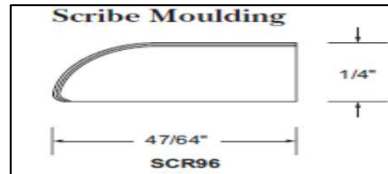

Size	Code	Coventry	Trad.	Salem	Temp.
24"	VWWM2433	\$292	\$315	\$315	\$330

ACCESSORIES

Size	Code	Price
12Wx30H	MP1230	\$21

Size	Code	Price
12Wx96H	MP1296	\$47
25Wx96H	MP2596	\$85

Size	Code	Price
25Wx35H	MP2535	\$38
60Wx35H	MP6035	\$71
60Wx42H	MP6042	\$89

Size	Code	Price
3Wx30H	MF330	\$15
3Wx96H	MF396	\$27
6Wx30H	MF630	\$17
6Wx96H	MF696	\$42

Size	Code	Price
48"	MTK48	\$12
96"	MTK96	\$21

Size	Code	Price
9X9	MDSB9	\$23

Size	Code	Price
96"	BPM96	\$23

Size	Code	Price
96"	SCM96	\$23

Size	Code	Price
96"	FBM96	\$56

Size	Code	Price
96"	CM96	\$29

Size	Code	Price
96"	UPM96	\$23

Size	Code	Price
96"	MCRM96C	\$110

Code	Price
BMREG	\$4.50

Size	Code	Price
96"	HSMLR96	\$58

Code	Price
KRN	\$4.00

Size	Code	Price
96MM	PBABN	\$5.00
128MM	PLBABN	\$6.00