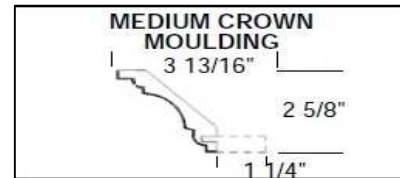

Size	Code	Coventry	Trad.	Salem	Temp.
24"	VWWM2433	\$292	\$315	\$315	\$330

ACCESSORIES

Size	Code	Price
12Wx30H	MP1230	\$21

Size	Code	Price
12Wx96H	MP1296	\$47
25Wx96H	MP2596	\$85

Size	Code	Price
25Wx35H	MP2535	\$38
60Wx35H	MP6035	\$71
60Wx42H	MP6042	\$89

Size	Code	Price
3Wx30H	MF330	\$15
3Wx96H	MF396	\$27
6Wx30H	MF630	\$17
6Wx96H	MF696	\$42

Size	Code	Price
48"	MTK48	\$12
96"	MTK96	\$21

Size	Code	Price
9X9	MDSB9	\$23

Size	Code	Price
96"	BPM96	\$23

Size	Code	Price
96"	SCM96	\$23

Size	Code	Price
96"	FBM96	\$56

Size	Code	Price
96"	CM96	\$29

Size	Code	Price
96"	UPM96	\$23

Size	Code	Price
96"	MCRM96C	\$110

Code	Price
BMREG	\$4.50

Size	Code	Price
96"	HSMLR96	\$58

Code	Price
KRN	\$4.00

Size	Code	Price
96MM	PBABN	\$5.00
128MM	PLBABN	\$6.00