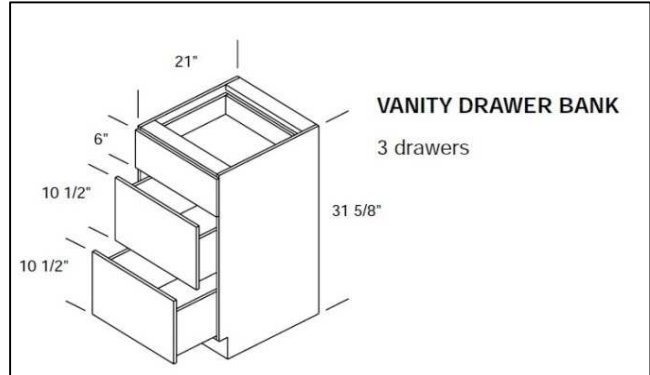

matching melamine interior

Tip: If used without shelf, makes a great open cookbook cabinet

Size	Code	Coventry	Traditional	Templeton
24"	WM243015-2	\$355	\$393	\$402

VANITY CABINETS

Size	Code	Coventry	Trad.	Salem	Temp.
24"	V24-2FH	\$259	\$282	\$282	\$292
27"	V27FH	\$285	\$311	\$311	\$324
30"	V30FH	\$292	\$313	\$313	\$329
33"	V33FH	\$299	\$329	\$329	\$342
36"	V36FH	\$310	\$332	\$332	\$347