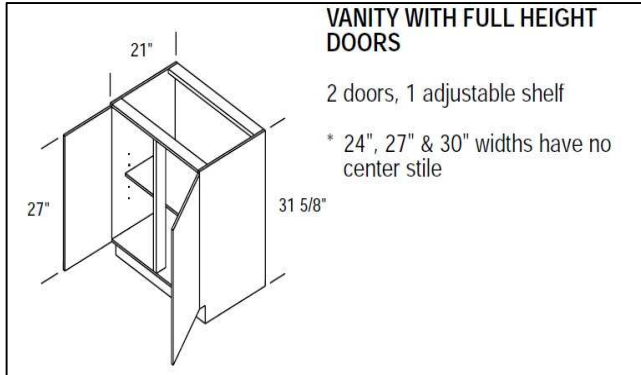

VANITY CABINETS

Size	Code	Coventry	Trad.	Salem	Temp.
24"	V24-2FH	$259	$282	$282	$292
27"	V27FH	$285	$311	$311	$324
30"	V30FH	$292	$313	$313	$329
33"	V33FH	$299	$329	$329	$342
36"	V36FH	$310	$332	$332	$347