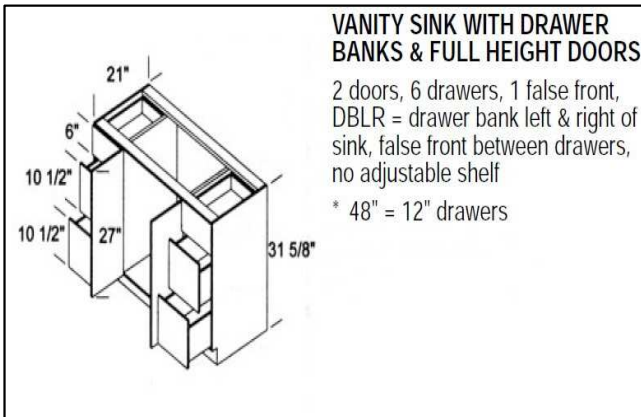

Size	Code	Coventry	Trad.	Salem	Temp.
48"	VSDBLR48FH	$657	$726	$726	$758