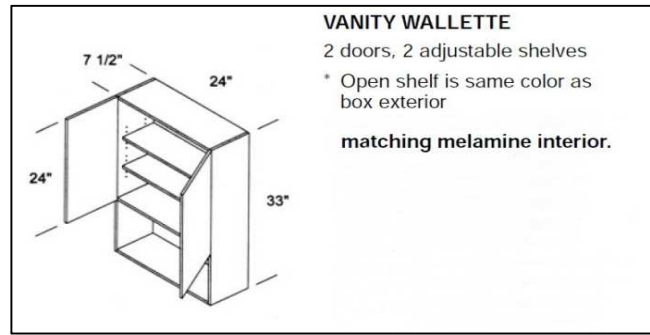

Size	Code	Coventry	Trad.	Salem	Temp.
24"	VWWM2433	$292	$315	$315	$330